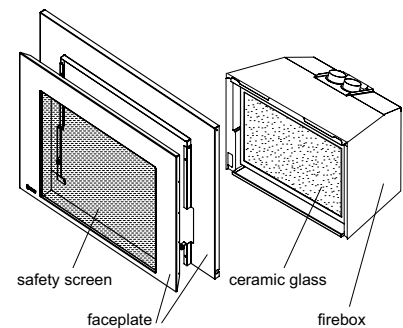

MAXIMIZING COMFORT AND EFFICIENCY

Regency Fireplace Inserts deliver controllable heat solutions combining the latest in radiant & convection heat technology and innovative features.

- ☑ Adjustable flame/heat control with Proflame or Maxitrol Remote Control
- ☑ Heat radiating ceramic glass for maximum radiant heat
- ☑ Safety screen
- ☑ Variable speed blower to distribute the heat into the farthest corners of your room
- ☑ **SureFire Electronic Ignition** switch with battery backup features a fuel saving intermittent pilot ignition conserving energy when not in use.
- ☑ **Power's Out, Heat's On.** Never worry about being cold during a power outage again! All Regency gas fireplaces operate without electricity. Enjoy peace of mind all winter long.

REMOTE CONTROL - INCLUDED

Create optimal comfort with ease and convenience at the touch of a button with a Regency Remote Control. Our user friendly programmable controls can be set, adjusted and programmed for your fireplace to come on at the temperature you want when you want it.

FEATURE	DESCRIPTION	PROFLAME REMOTES			MAXITROL
		GT	GTM	GTMF	
On/Off		✓	✓	✓	✓
Child lock		✓	✓	✓	·
LCD Backlit Screen		✓	✓	✓	·
Temperature display	°F / °C	✓	✓	✓	✓
Thermostat	one setting (all days)	✓	✓	✓	✓
Smart thermostat*		✓	✓	✓	·
Flame adjustment	(6 levels)	·	✓	✓	✓
Fan control	(6 levels)	·	·	✓	✓

*Smart Thermostat - Rather than a thermostat that simply turns your fireplace on and off, the Smart Control function allows you to set your desired room temperature and as the room reaches your personal setting the flame intensity and heat will gradually decrease - keeping the ambiance of your Regency fire on with less heat output with the option to turn off at any time.

SAFETY SCREEN - INCLUDED