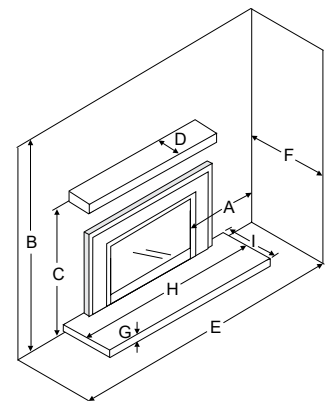

MINIMUM CLEARANCE TO COMBUSTIBLES		HRI6E	LRI6E	HRI4E	LRI4E	HRI3E	LRI3E	E33	U32	U31	E21	L234
A	Side Wall	12"	12"	6"	6"	6"	6"	8"	10"	10"	9"	8"
B	Ceiling	60"	60"	60"	60"	60"	60"	72"	67-1/2"	66-1/2"	53-1/2"	73"
C	Mantel Height (min.)	40"	40"	35"	35"	38"	38"	40"	33"	32-1/2"	31-1/2"	38"
	(with optional deflector)	36"	36"	32"	32"	28"	28"	N/A	N/A	N/A	N/A	N/A
D	Mantel Depth (min.)	2"	2"	1"	1"	1"	1"	3-1/2"	3-1/2"	3-1/2"	3-1/2"	1"
	(with optional deflector)	1"	1"	1"	1"	1"	1"	N/A	N/A	N/A	N/A	N/A
E	Alcove Width	56"	56"	54"	54"	54"	54"	76"	48"	48"	48"	60"
F	Max. Alcove Depth	36"	36"	36"	36"	36"	36"	36"	36"	36"	36"	36"

NON-COMBUSTIBLE HEARTH REQUIREMENT		HRI6E	LRI6E	HRI4E	LRI4E	HRI3E	LRI3E	E33	U32	U31	E21	L234
G	Hearth Height	1-3/8"	1-3/8"	1/2"	1/2"	0"	0"	1-1/4"	0"	0"	0"	1-1/2"
H	Hearth Width	44"	44"	40"	40"	36"	36"	45-1/2"	0"	0"	0"	28"
I	Hearth Depth	14"	14"	14"	14"	12"	12"	13"	0"	0"	0"	12"

Note: Before installing please refer to the product manual.