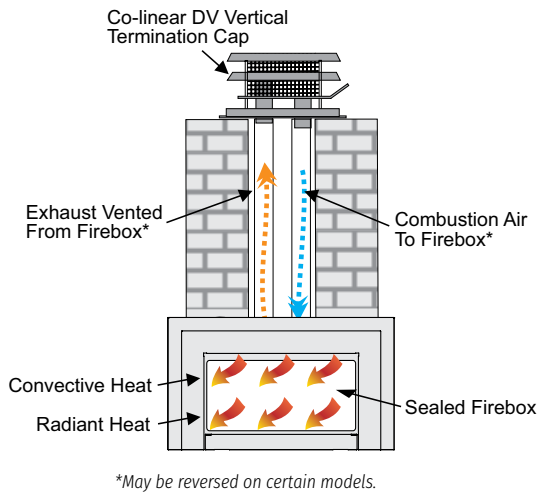

*\*Smart Thermostat - Rather than a thermostat that simply turns your fireplace on and off, the Smart Control function allows you to set your desired room temperature and as the room reaches your personal setting the flame intensity and heat will gradually decrease - keeping the ambiance of your Regency fire on with less heat output with the option to turn off at any time.*

## DIRECT VENT TECHNOLOGY

A Regency® Gas Insert is a specially engineered, sealed fireplace that slips into your existing masonry or pre-fab fireplace to create a high efficiency heating system with a beautiful fire. The airtight firebox means that you will keep all of the comforting heat generated from your Regency inside your home. Even when your fireplace is turned off, you will not lose heat up the chimney.

All the air used by the fireplace for combustion comes from outside the home and is vented to outside the home maintaining indoor air quality.