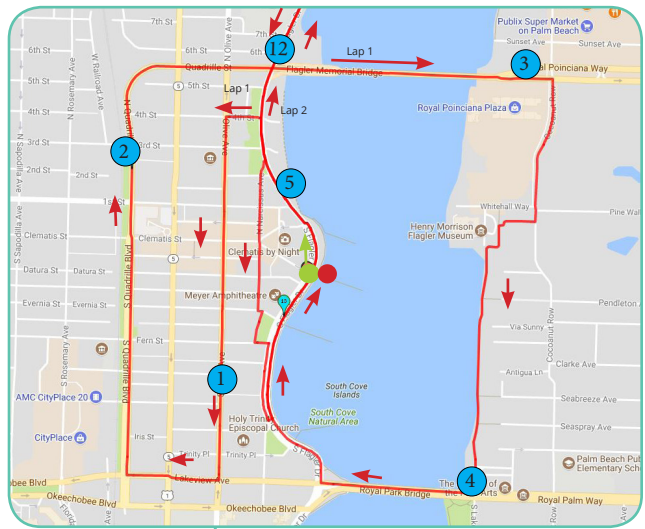

# HALF MARATHON

**DISTANCE:**  
**13.1 MILES**

- RACE PATH
- START
- FINISH
- MILEMARKER