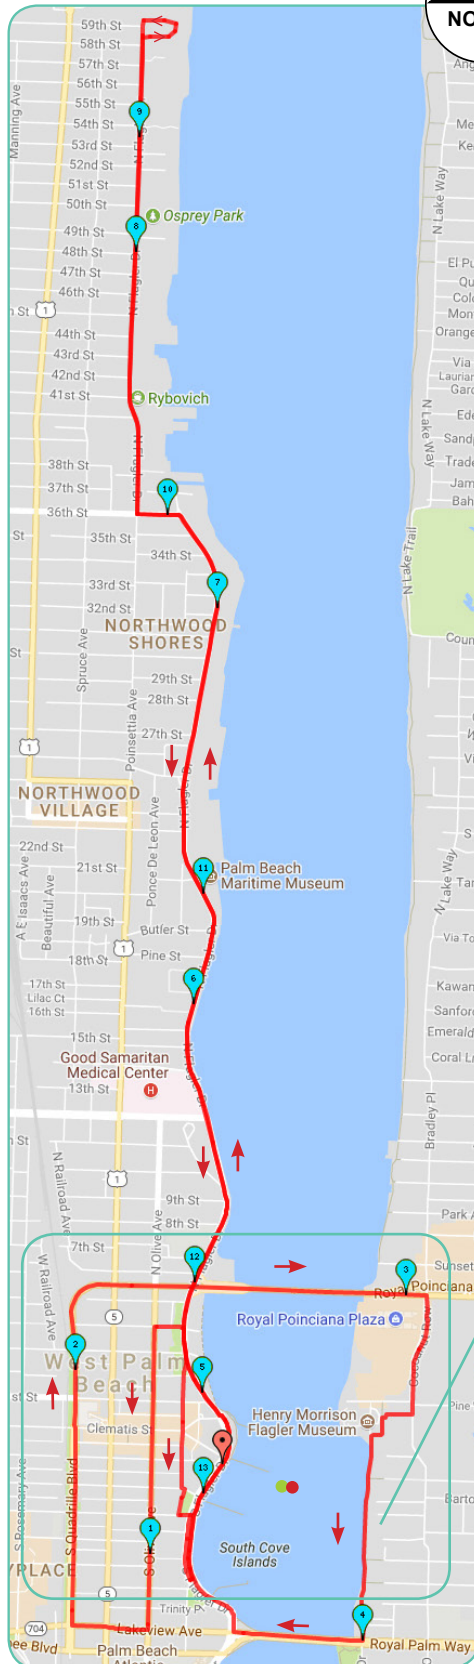

# HALF MARATHON

**DISTANCE:**  
**13.1 MILES**

- RACE PATH
- START
- FINISH
- MILEMARKER