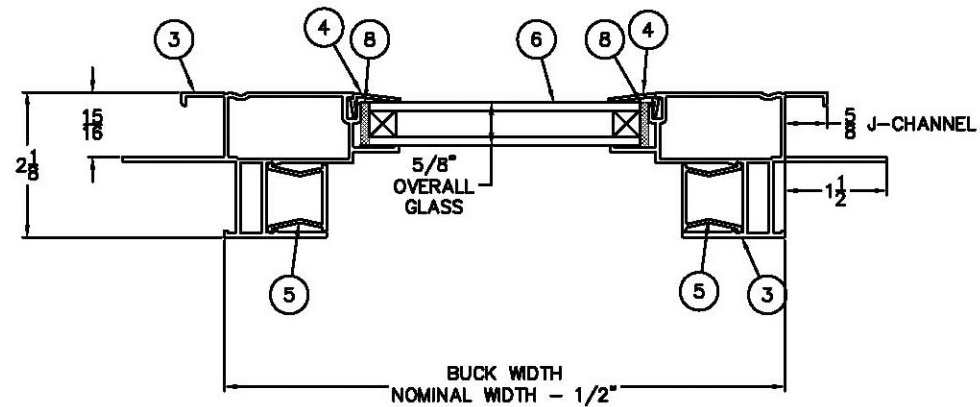

ITEM	DESCRIPTION
1	MAINFRAME HEAD
2	MAINFRAME SILL
3	MAINFRAME JAMB
4	5/8" I.G. GLASS STOP
5	FRAME COVER
6	5/8" INSULATING GLASS
7	GLASS SETTING BLOCK
8	STRUCTURAL ADHESIVE/SEALANT

OPTIONAL 13/16" MUNTINS

**STYLE 30 VINYL
FIXED PICTURE WINDOW**