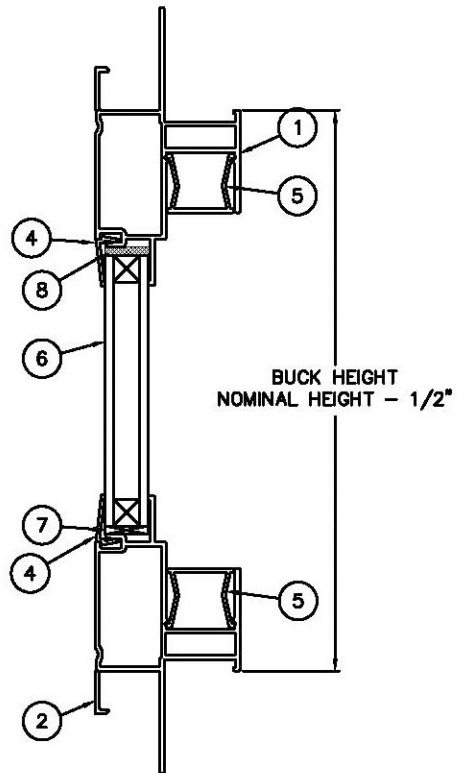

ITEM	DESCRIPTION
1	MAINFRAME HEAD
2	MAINFRAME SILL
3	MAINFRAME JAMB
4	5/8" I.G. GLASS STOP
5	FRAME COVER
6	5/8" INSULATING GLASS
7	GLASS SETTING BLOCK
8	STRUCTURAL ADHESIVE/SEALANT

OPTIONAL 13/16" MUNTINS

**STYLE 30 VINYL
FIXED PICTURE WINDOW**