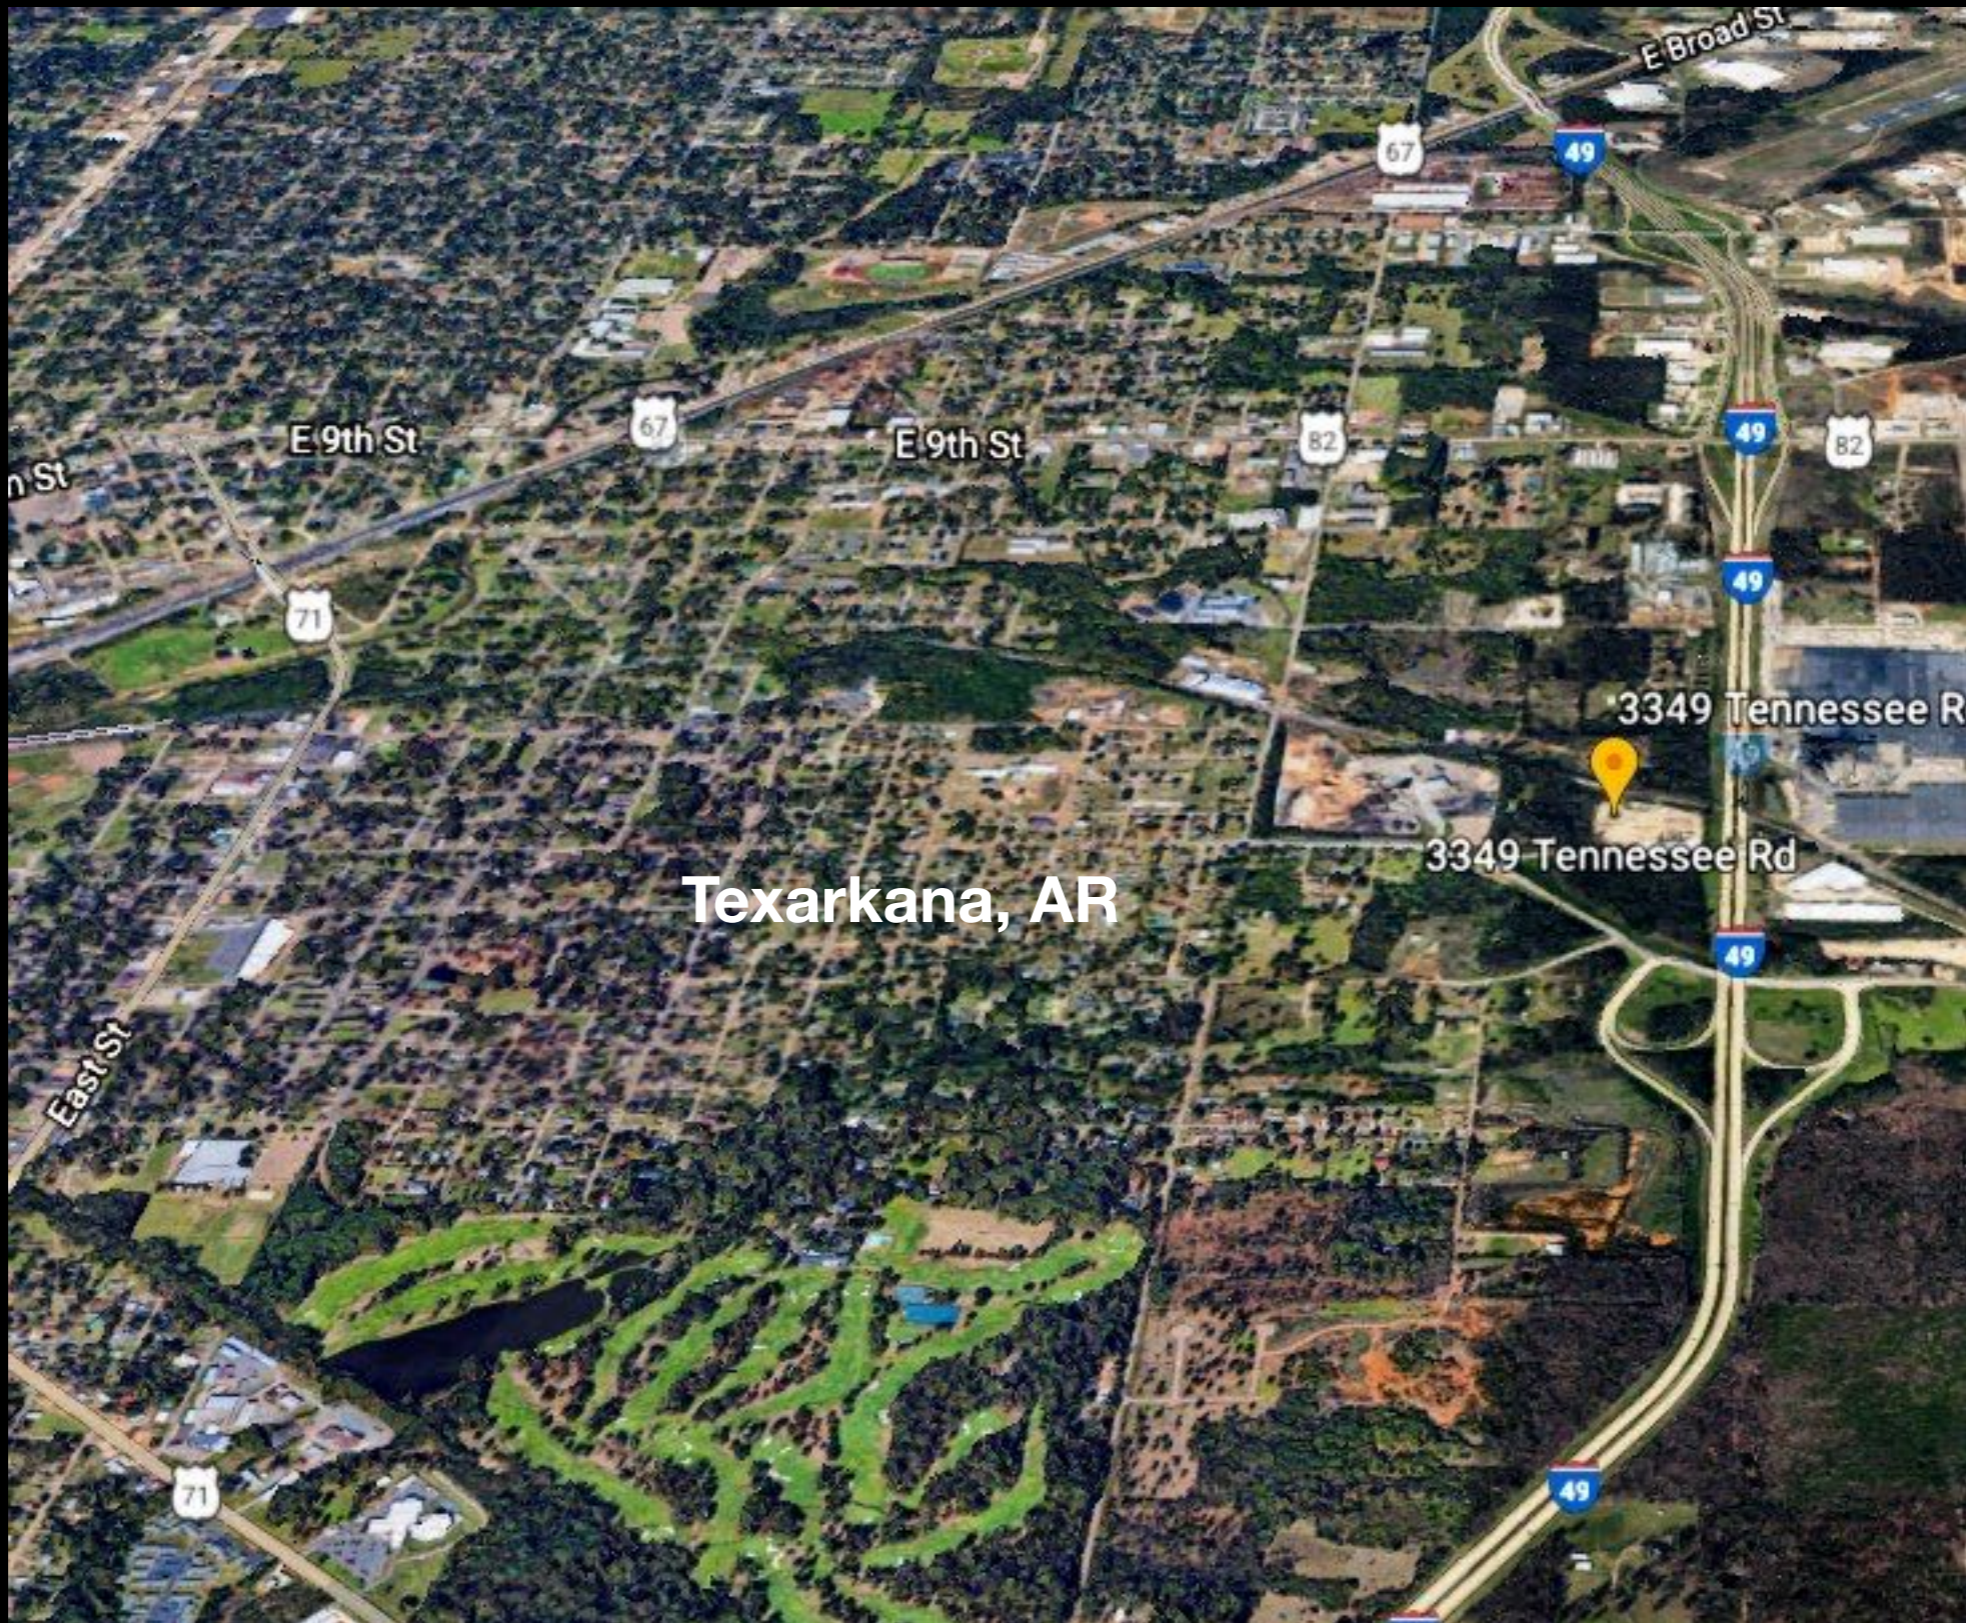

Cooper Tire & Rubber Plant
V

South Face

SHIPP
1-800-333-3333

<Texarkana, Little Rock - Hwy 549 - to Shreveport, Houston>

Highway 549, Texarkana, AR
Across highway from Cooper Tire & Rubber Plant

Double-sided 12x40 Digital LED

SHIPP
OUTDOOR

Hwy 549 - to Shreveport, Houston

North Face

Smith Ready Mix
V

Geo coordinates: 33.417167, -94.005203
Type these coordinates into Google for precise location mapping.

**SHIPP
OUTDOOR**

1-866-99-SHIPP