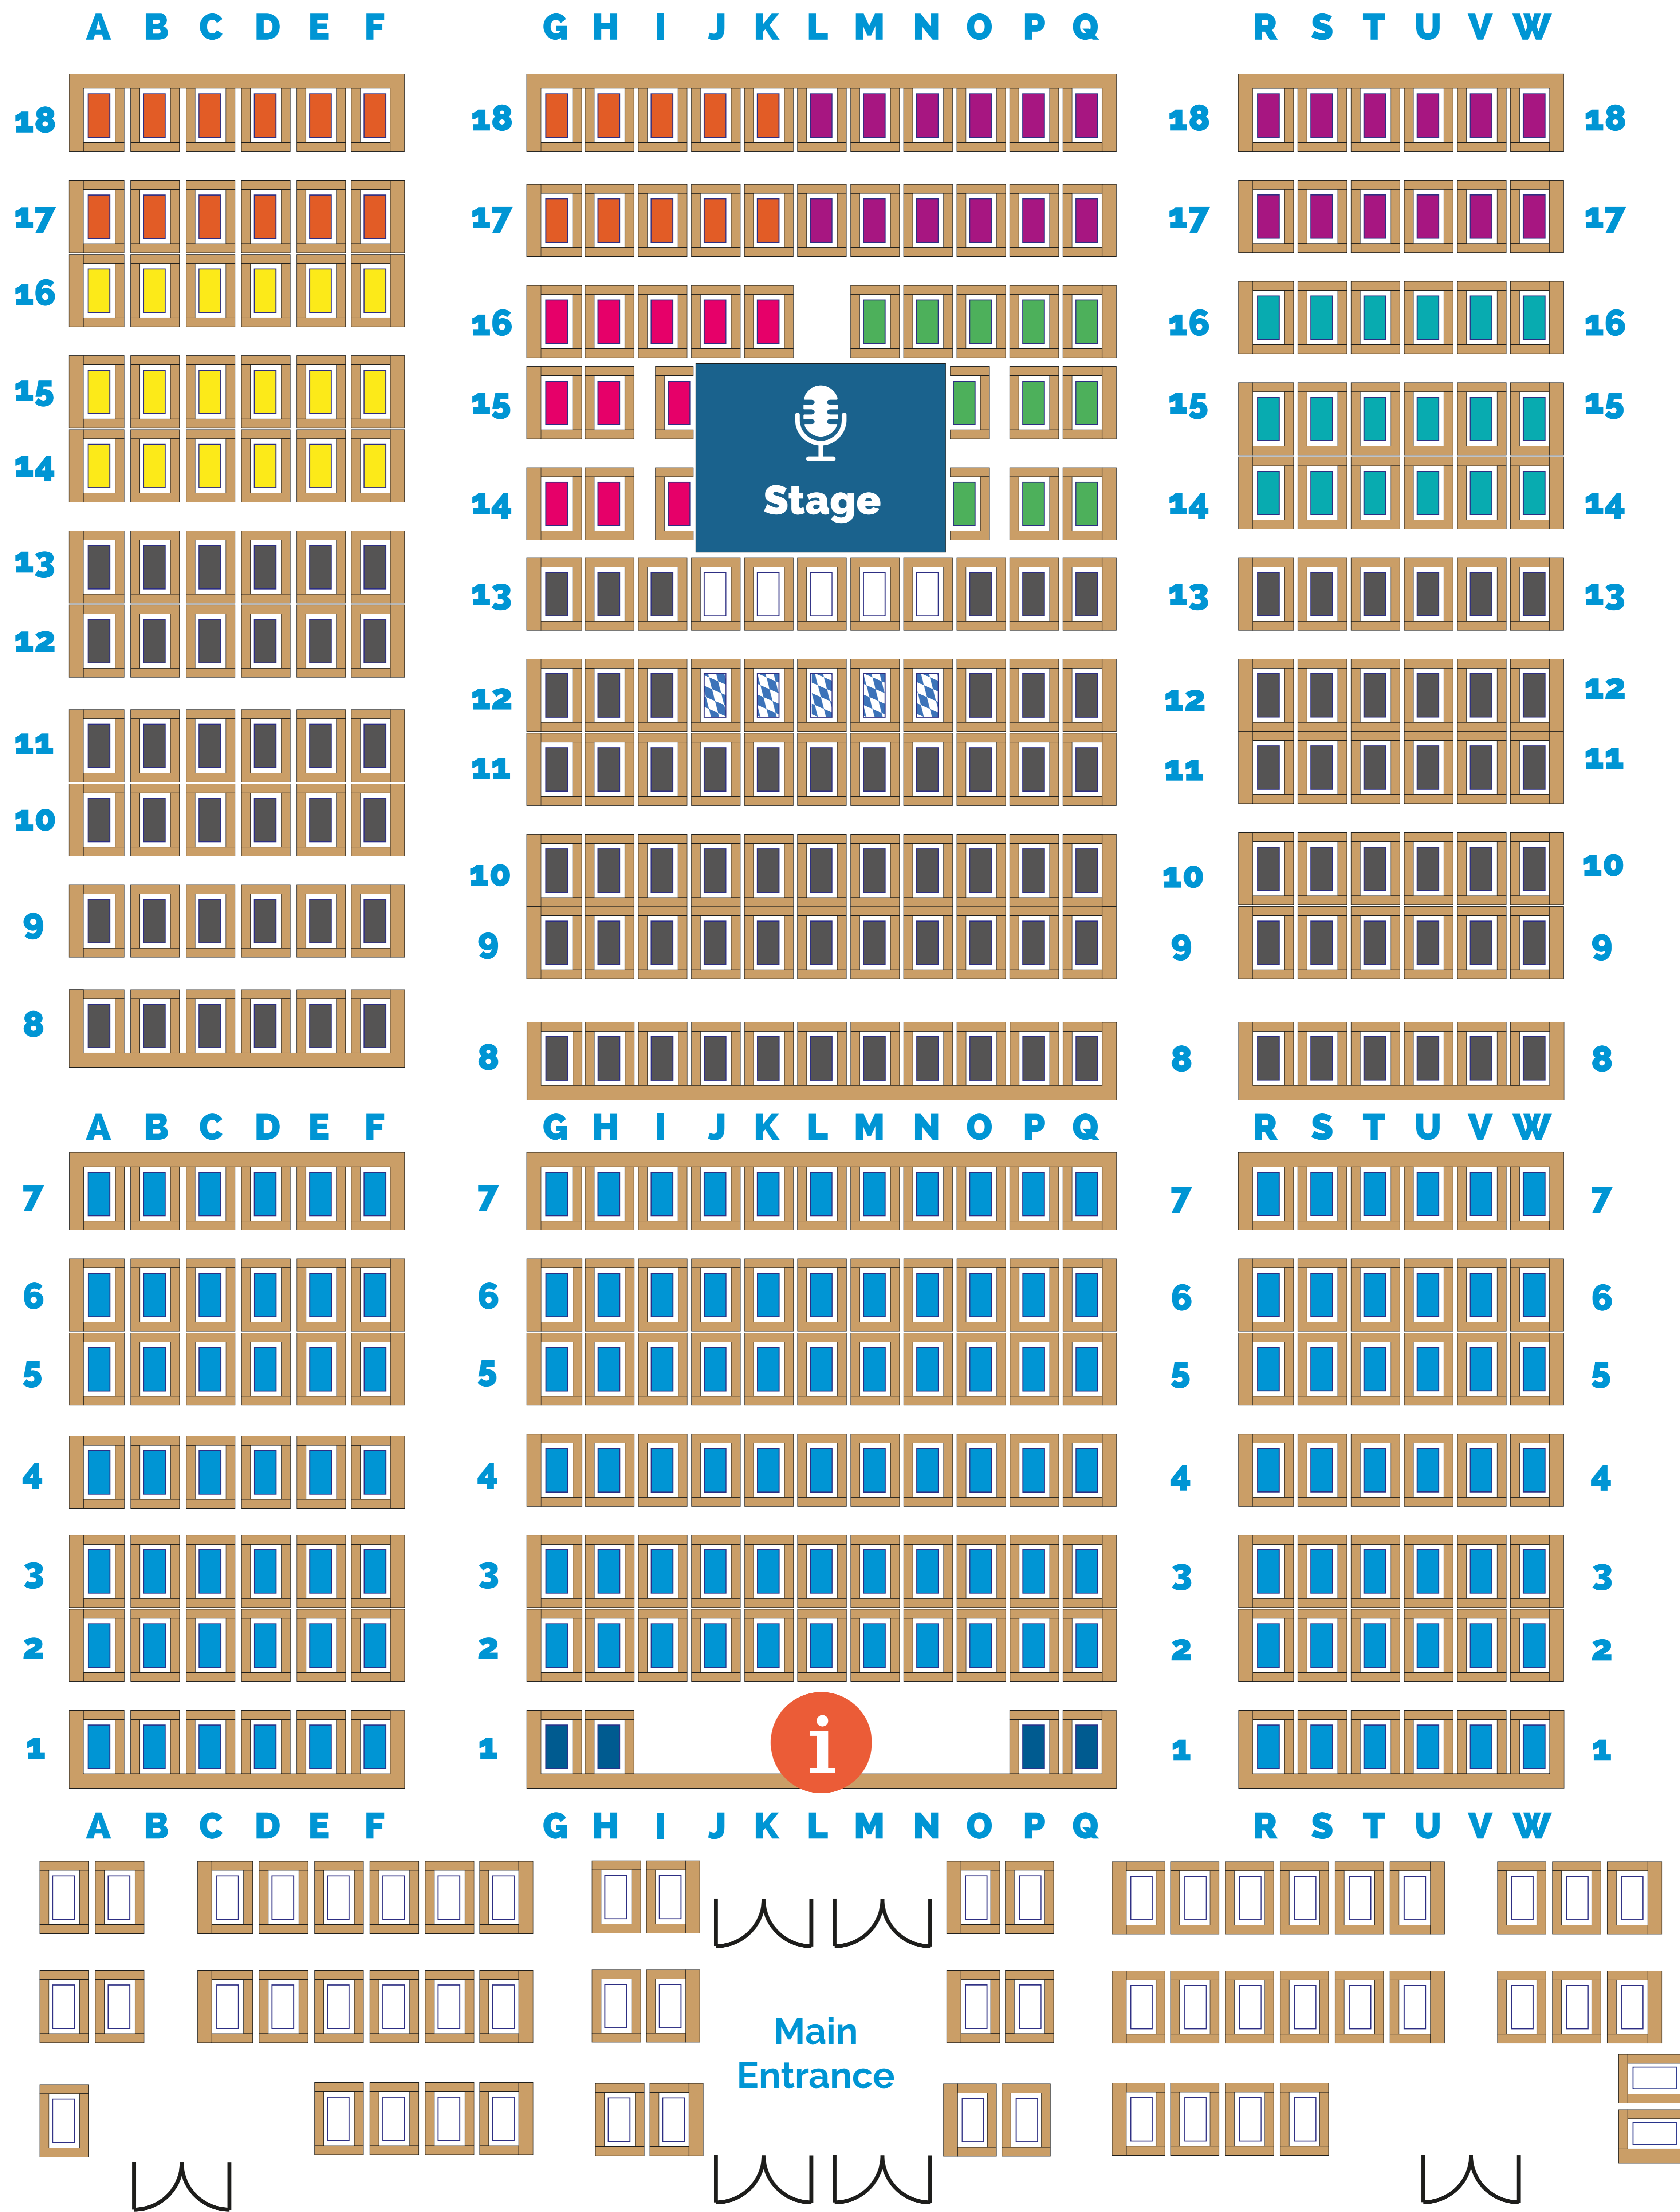

FIND YOUR TABLE

Festhalle Schottenhamel

Oktoberfest, Theresienwiese, Bavariaring, 80339 München

Table Captains

Topic Tables

Commerce & Marketplaces

Mobility & Transportation

Entertainment & Lifestyle